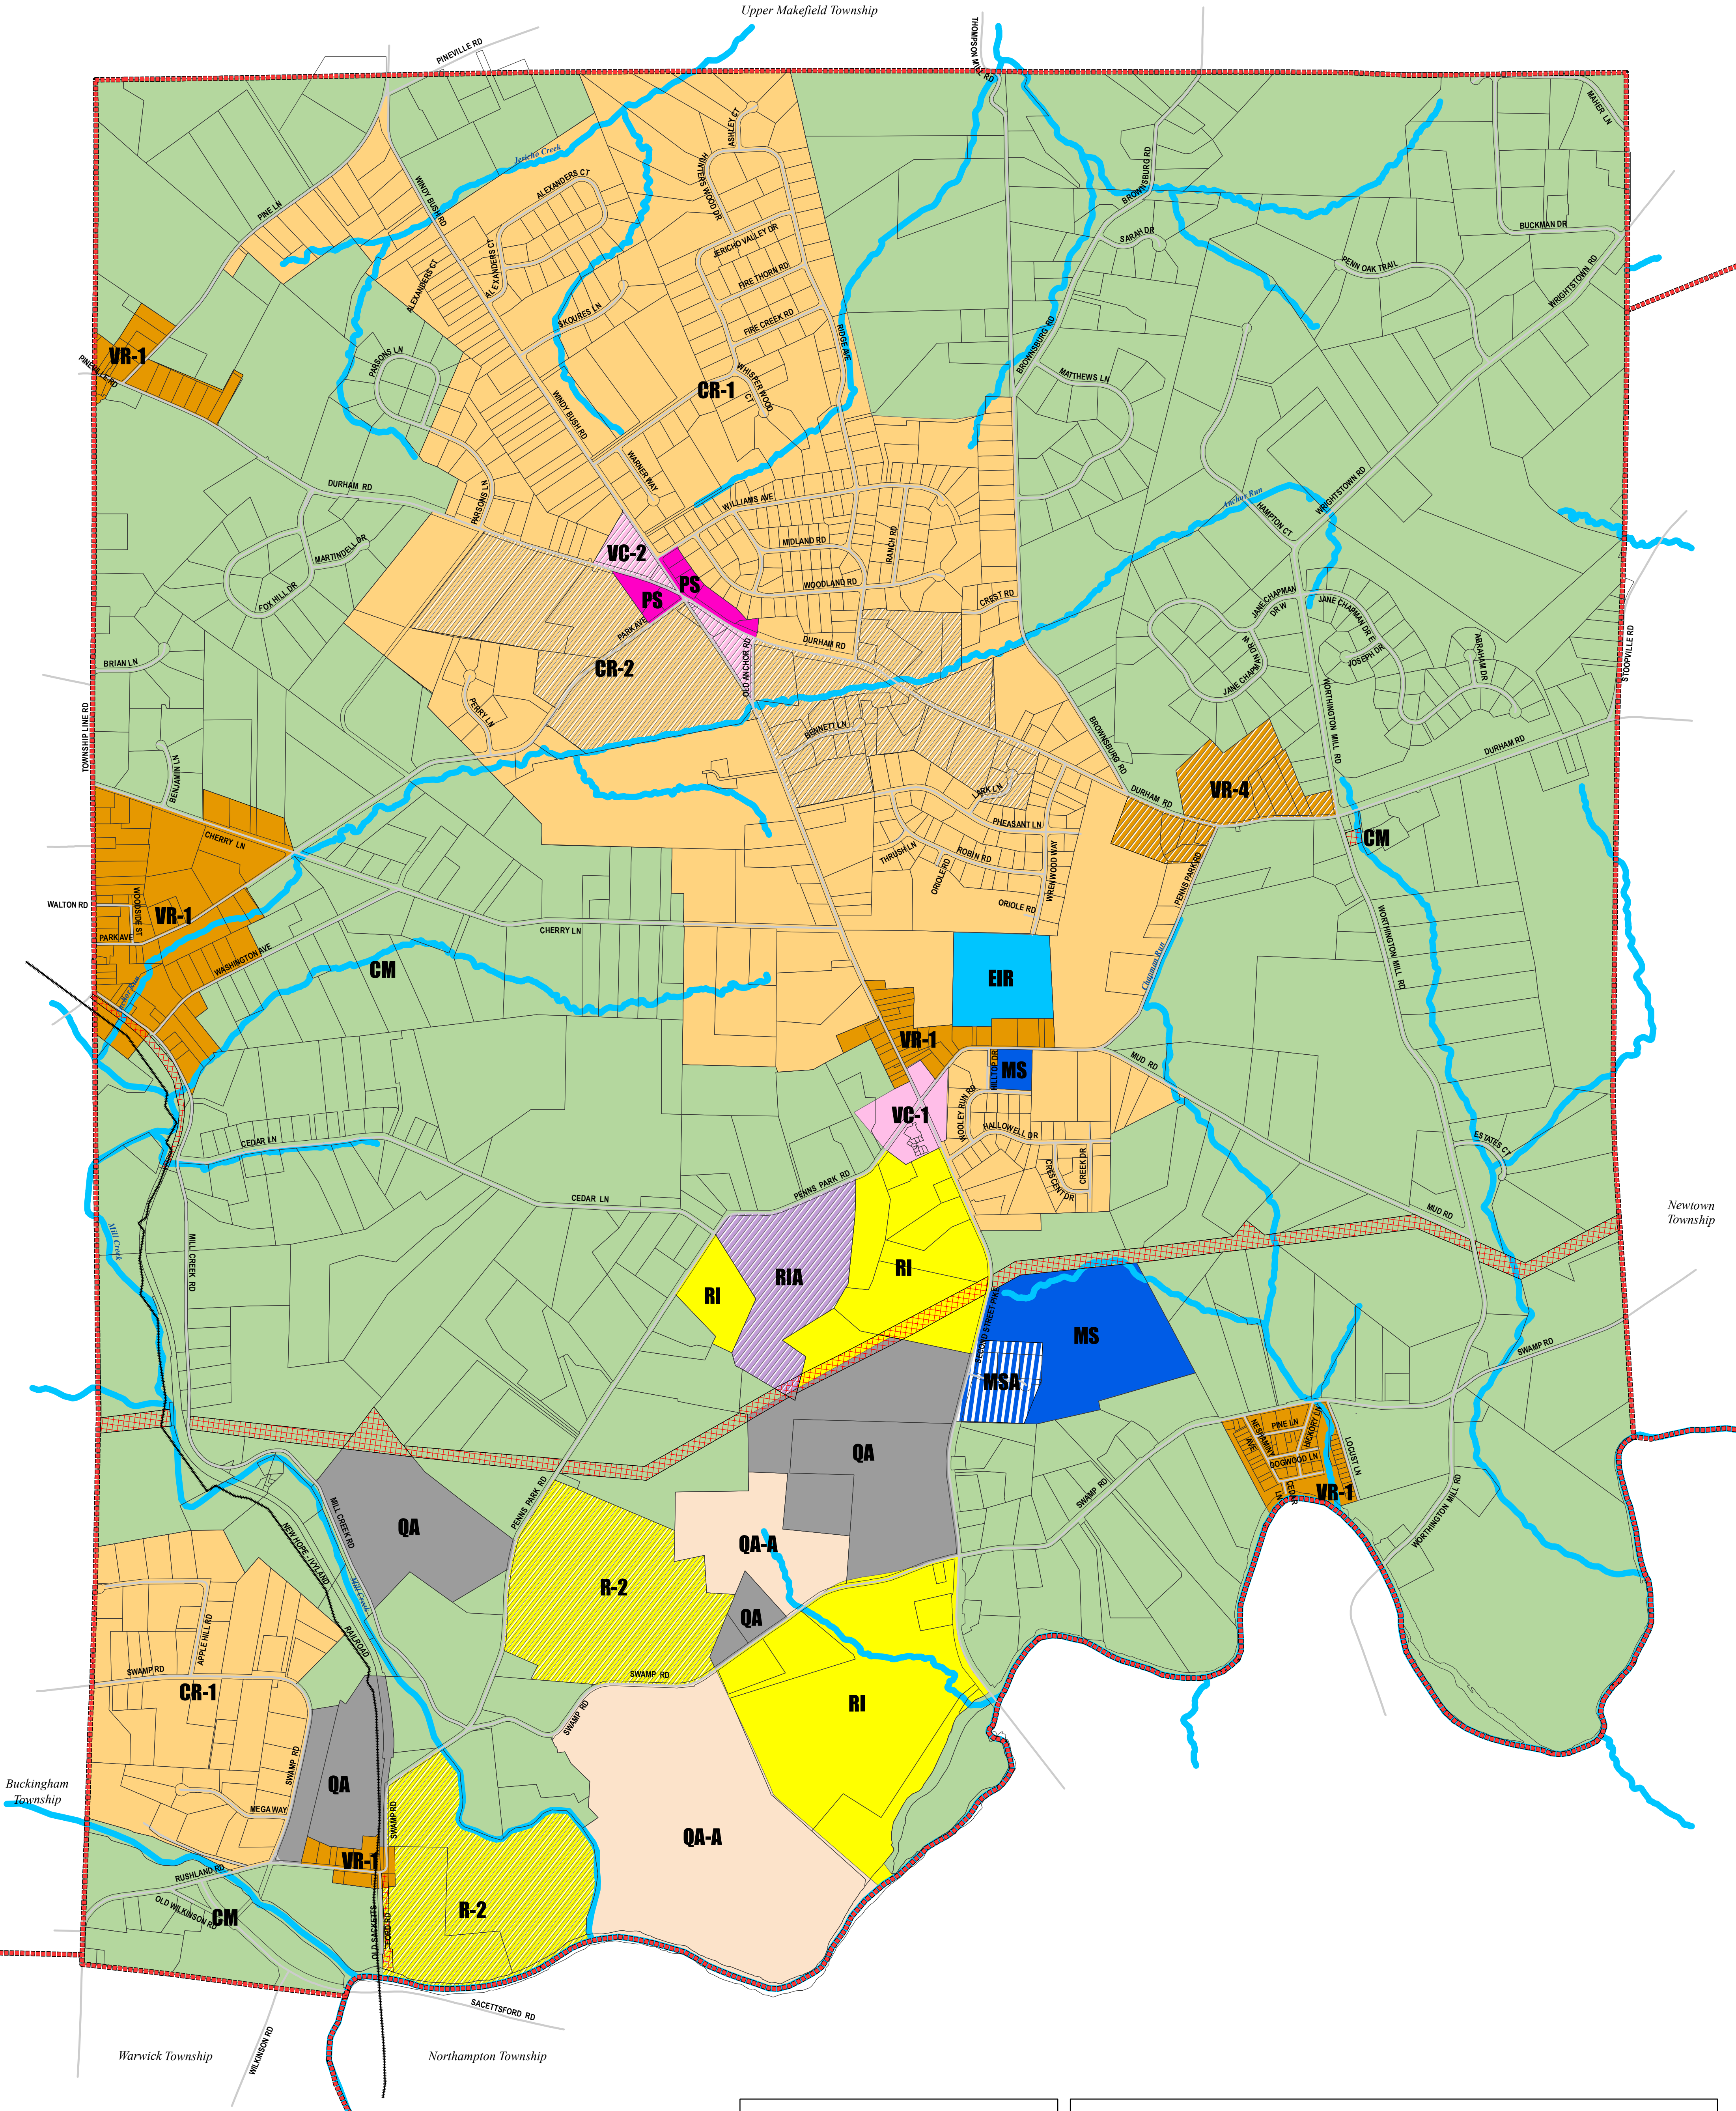

Upper Makefield Township

ZONING CLASSIFICATION KEY

- CM - Conservation Management
- CR1 - Country Residential-1
- CR2 - Country Residential-2
- EIR - Educational, Institutional, Recreational
- MSA - Municipal Services Agricultural
- MS - Municipal Services
- PS - Professional Service
- QA - Quarry
- QA-A - Quarry/Agricultural - A
- R-2 - Residential-2; High Density
- RIA - Rural Industrial-A
- RI - Rural Industrial
- VC1 - Village Commercial-1
- VC2 - Village Commercial-2
- VR1 - Village Residential-1; Low Density
- VR4 - Village Residential-4; Rural Community

Reference the Zoning Ordinance for overlay districts.

WRIGHTSTOWN TOWNSHIP BUCKS COUNTY, PENNSYLVANIA ZONING MAP - 2025

LEGEND

- Township Boundary
- Streets
- Streams
- Railroads
- Parcels
- PECO

Created: 1/20/2025 By: CAF Ref. No.: C0005209.00 Scale: As shown